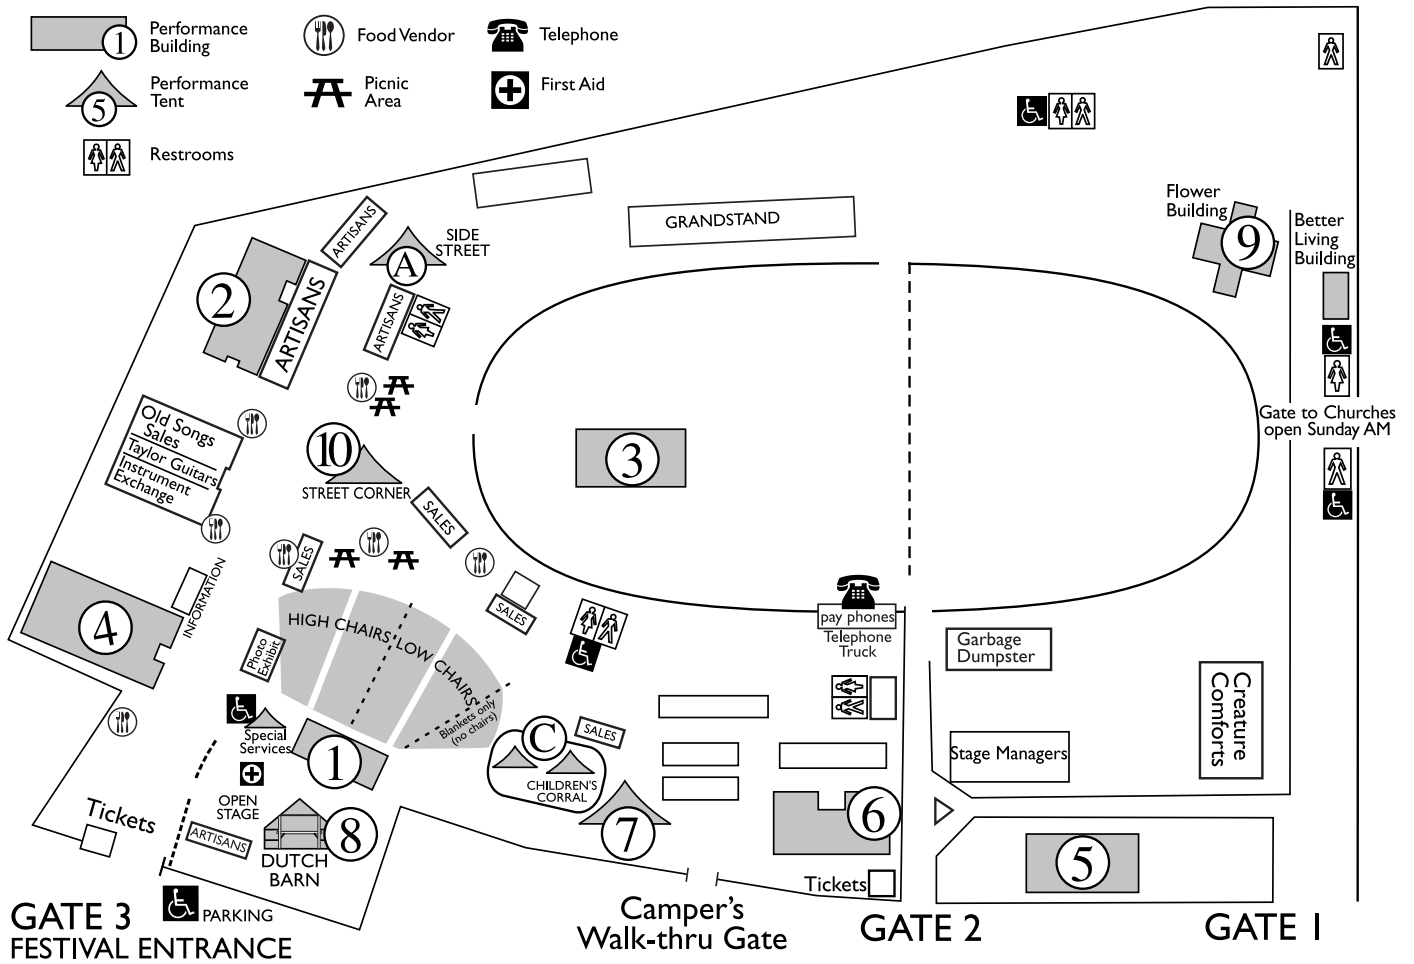

OLD SONGS FESTIVAL - ALTAMONT FAIRGROUNDS

LEGEND

-  Performance Building
-  Food Vendor
-  Telephone
-  Performance Tent
-  Picnic Area
-  First Aid
-  Restrooms

PERFORMANCE AREAS

- Area 1: Main Concerts**
- Area 2: Regional Traditions**
- Area 3: Musical Traditions**
- Area 4: Participatory Dancing**

- Area 5: Learn How!**
- Area 6: In Depth**
- Area 7: Family Performance**
- Area 8: Dutch Barn: Potpourri**

- Area 9: Flower Building**
- Area 10: Street Corner**
- Area A: Side Street**
- Area C: Children's Corral**